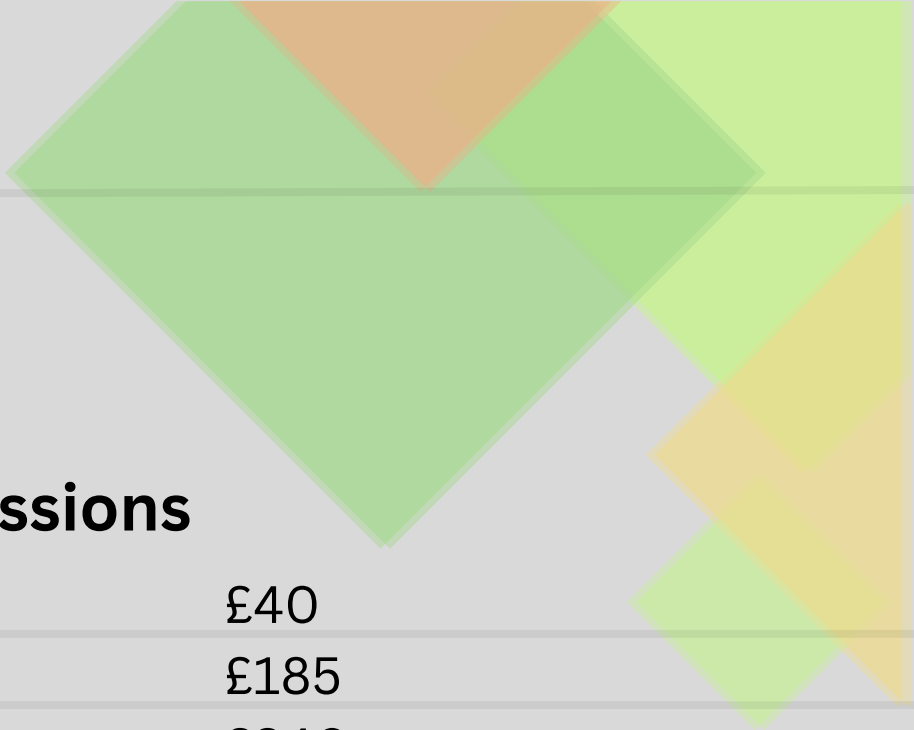

30 minute express sessions

2 x Session	£40
10 x Sessions	£185
20 x Sessions	£340
30 x Sessions	£475

1 hour sessions

1 x Session	£40
5 x Sessions	£185
10 x Sessions	£340
15 x Sessions	£475

1:1 Swimming Lessons

1 x Session	£23
5 x Sessions	£104
10 x Sessions	£189
15 x Sessions	£252

Appointments included in membership*

1-2-1 appointment with a Personal Trainer
Review session, every 6 weeks

*Included in gym memberships only